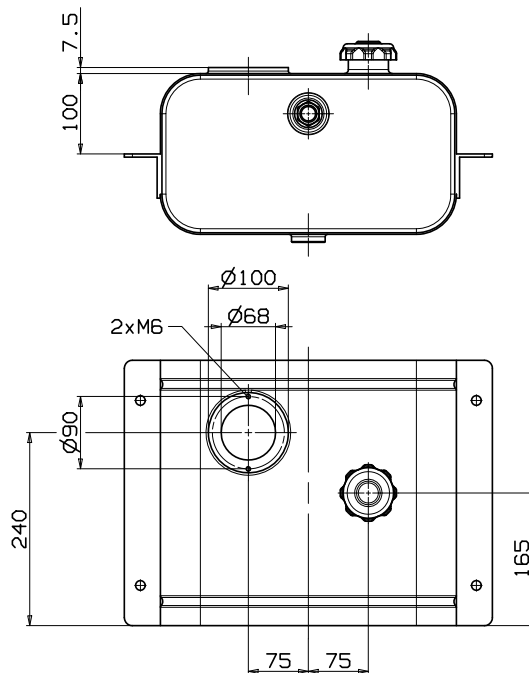

SERBATOI STANDARD

STANDARD OIL TANKS

CODICE FAMIGLIA
FAMILY CODE

135-500

CAPACITÀ SERBATOIO Lt
TANK CAPACITY Lt

21

Serbatoi in acciaio con testate imbutite, verniciati a polvere epossidica grigia (Ral 7021).
Provvisi di: tappo di riempimento, tappo sfiato e spia livello olio. Disponibili con o senza predisposizione per filtro di ritorno immerso.

Steel tank with deep-drawn heads, painted with grey epoxy powder (Ral 7021).

Equipped with: filler cap, breather cap and oil level warning. Available with or without preparation for submerged return filter.

Serbatoio litri 21 con supporto centrale.
21 litre tank with central support.

Serbatoio litri 21 con supporto centrale e predisposizione filtro.
21 litre tank with central support and filter preparation.

135-500-00205

135-500-00214

pag.3